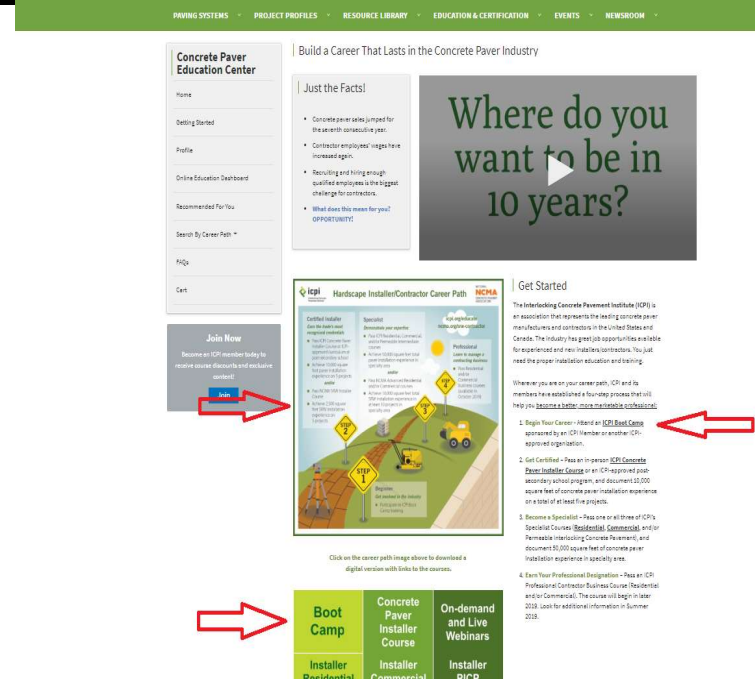

ICPI Hardscape Institute

Step 3: Register for a Course, Individual Module, or Webinar

Once you have decided on the career path that best suits you, it is time to register!

For this example, we will be using the Contractor Career Path:

1. Choose the Contractor category on any of the three links as explained in Step 2. Once there, you will see the page as seen in Figure 1.
2. Using the Contractor Career Path, determine which level of education you are looking for:
 - **Beginner:** Boot Camp
 - **Certified Installer:** Concrete Paver Installer Course (Certification available)
 - **Specialist:** Residential Specialist, Commercial Specialist, or PICP Specialist Course (Designation Available)
 - **Professional:** Residential or Commercial Business Course (available in October 2019)
3. Choose the course you would like to attend by clicking on one of the education boxes on the bottom of the page OR by clicking the links in the paragraph on the right under the coordinating description.
4. Each level of education will have a coordinating page to give you more information about the course content, cost and more.

Figure 1

ICPI Hardscape Institute

- In this example, we have chosen the Installer Residential Specialist Course:
 - The Specialist courses are available online in full or by individual modules. If you are looking to earn the Specialist designation, you will want to register for the full course.
 - If you are simply looking to earn continuing education, you can watch the individual modules or take the full course.
- Click Register
- Confirm the product and price based on membership category in your cart:
 - You have the option to “Continue Shopping” if you would like to add additional products. (Note: You can only purchase products for yourself. You cannot purchase products for other people on your account).